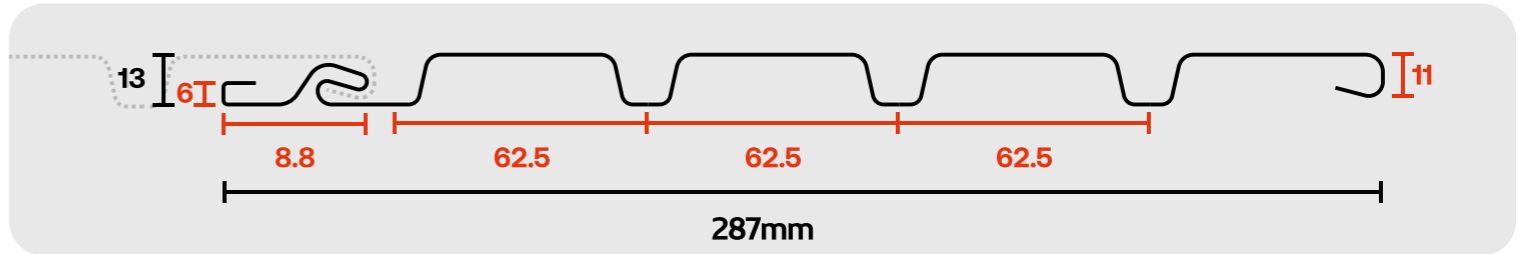

[Back To Index >>](#)

Length x Height :
3050 x 287mm

Visible Length :
250mm

SAGA[®]
I N N O V A T I O N

PRODUCT NAME: **BEIGE WOOD**

[Back To Index >>](#)

Length x Height :
3050 x 287mm

Visible Length :
250mm

PRODUCT NAME: **CHERRY WOOD**

[Back To Index >>](#)

Length x Height :
3050 x 287mm

Visible Length :
250mm

SAGA[®]
I N N O V A T I O N

PRODCUCT NAME: CHESNUT BROWN

[Back To Index >>](#)

Length x Height :
3050 x 287mm

Visible Length :
250mm

PRODUCT NAME: DRIFT WOOD BEIGE

[Back To Index >>](#)

Length x Height :
3050 x 287mm

Visible Length :
250mm

PRODUCT NAME: DRIFT WOOD GREY

[Back To Index >>](#)

Length x Height :
3050 x 287mm