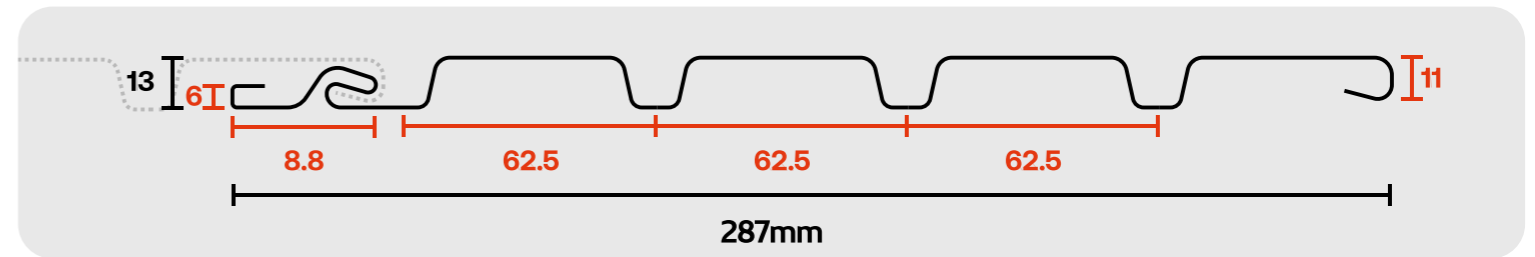

Visible Length :
250mm

PRODUCT NAME: DRIFT WOOD BEIGE

[Back To Index >>](#)

Length x Height :
3050 x 287mm

Visible Length :
250mm

PRODUCT NAME: DRIFT WOOD GREY

[Back To Index >>](#)

Length x Height :
3050 x 287mm

Visible Length :
250mm

PRODUCT NAME: **EXPRESSO WOOD**

[Back To Index >>](#)

Length x Height :
3050 x 287mm

Visible Length :
250mm

SAGA[®]
I N N O V A T I O N

PRODUCT NAME: GOLDEN OAK

[Back To Index >>](#)

Length x Height :
3050 x 287mm

Visible Length :
250mm

PRODUCT NAME: IRIS WOOD

[Back To Index >>](#)

Length x Height :
3050 x 287mm

Visible Length :
250mm

SAGA[®]
I N N O V A T I O N

PRODUCT NAME: OAK WOOD OCRE