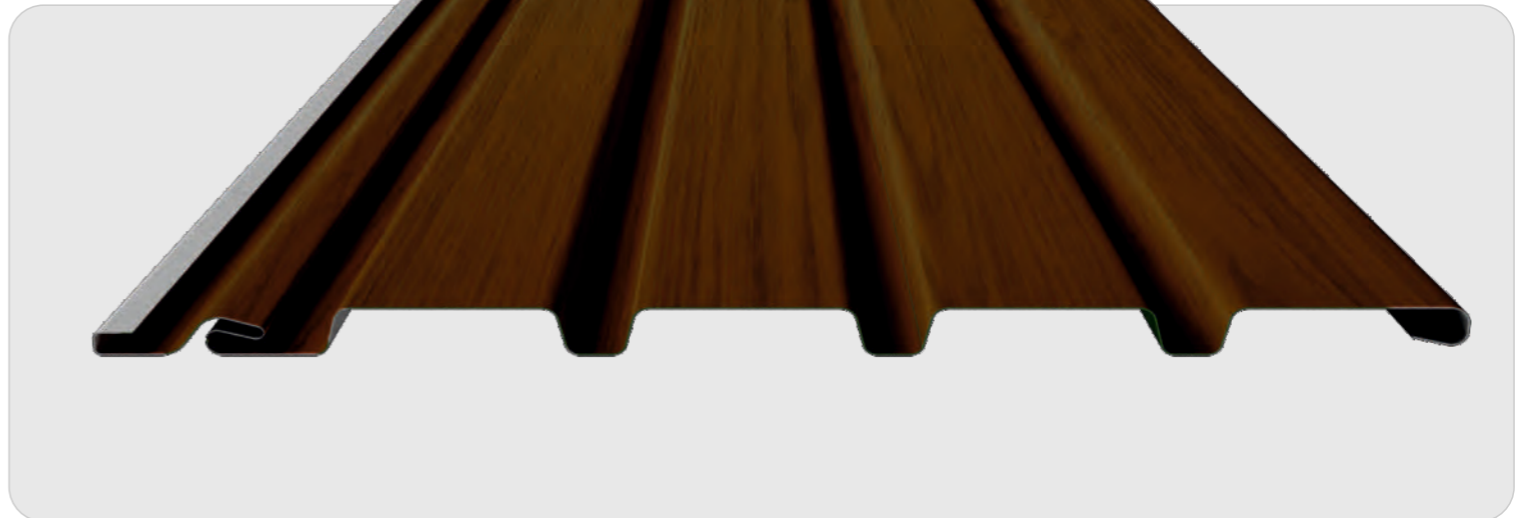

PRODUCT NAME: **CHERRY WOOD**

[Back To Index >>](#)

Length x Height :
3050 x 287mm

Visible Length :
250mm

SAGA[®]
I N N O V A T I O N

PRODCUCT NAME: CHESNUT BROWN

[Back To Index >>](#)

Length x Height :
3050 x 287mm