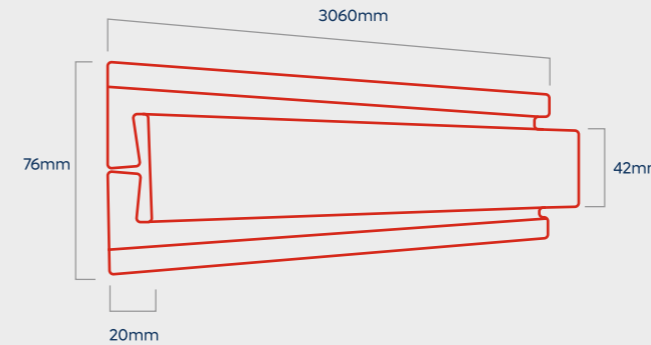

SPECIFICATIONS

Panel Design	Tre Linea Quattro Linea
Panel Surface	Tre Linea 3050 mm (L) X 345 mm (W) Visible Width : 300 mm Quattro Linea 3050 mm (L) X 287 mm (W) Visible Width : 250 mm
Material	PVC
Surface Finish	Embossed Wood Texture & Solid Finish
Application Area	Indoor False Ceilings, Home Interiors, Home Balconies, Shopping Malls, Cafés & Restaurants, Hospitals & Clinics, Interior & Semi-Exterior Ceilings
Installation Type	Dry-fit system (using trims)
Panel Length	10 ft (3050 mm)
Usage Note	Avoid direct exposure to sunlight
Advantage	Elegant finish with long-lasting performance

TECHNICAL DETAILS

T TRIM

J TRIM

TRE LINEA

Length X Width : 3050 X 345mm
Visible Width : 300mm

TRE LINEA AVAILABLE IN 3960 MM LENGTH AGAINST ORDER

QUATTRO LINEA

Length X Width : 3050 X 287mm
Visible Width : 250mm