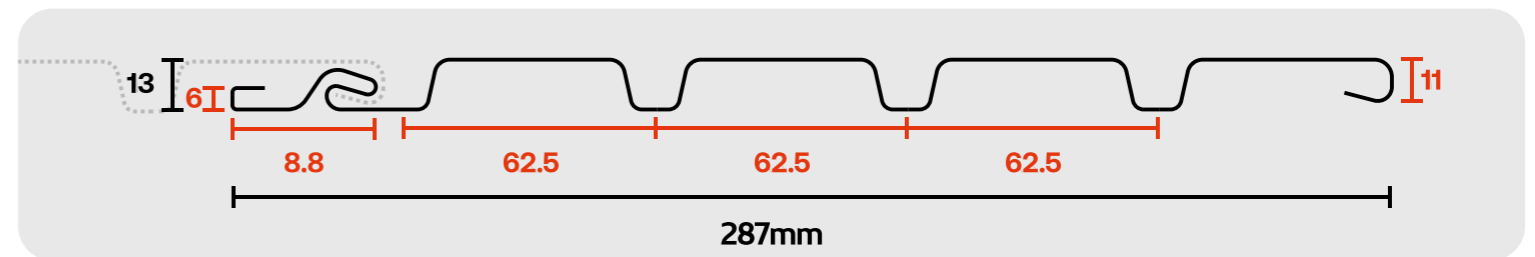

PRODUCT NAME: **WHITE OAK**