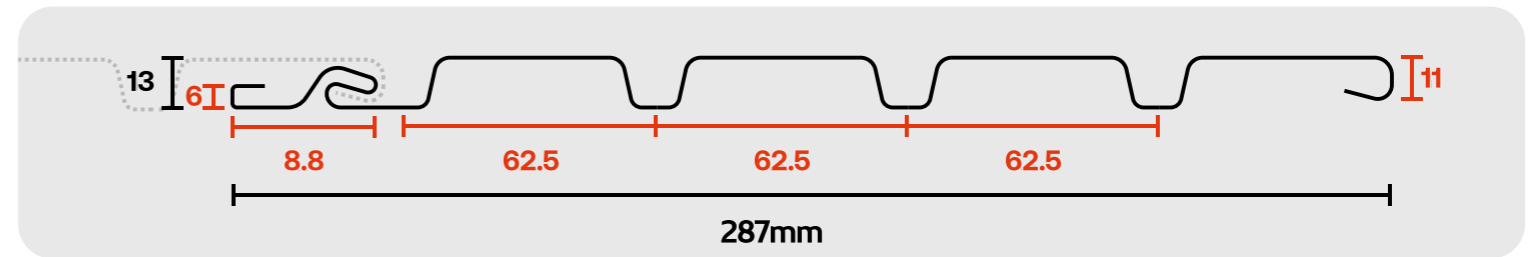

[Back To Index >>](#)

Length x Height :
3050 x 287mm

Visible Length :
250mm

SAGA[®]
I N N O V A T I O N

PRODUCT NAME: **BEIGE WOOD**

[Back To Index >>](#)

Length x Height :
3050 x 287mm

Visible Length :
250mm

PRODUCT NAME: **CHERRY WOOD**

[Back To Index >>](#)

Length x Height :
3050 x 287mm

Visible Length :
250mm

SAGA[®]
I N N O V A T I O N

PRODCUCT NAME: CHESNUT BROWN

[Back To Index >>](#)

Length x Height :
3050 x 287mm