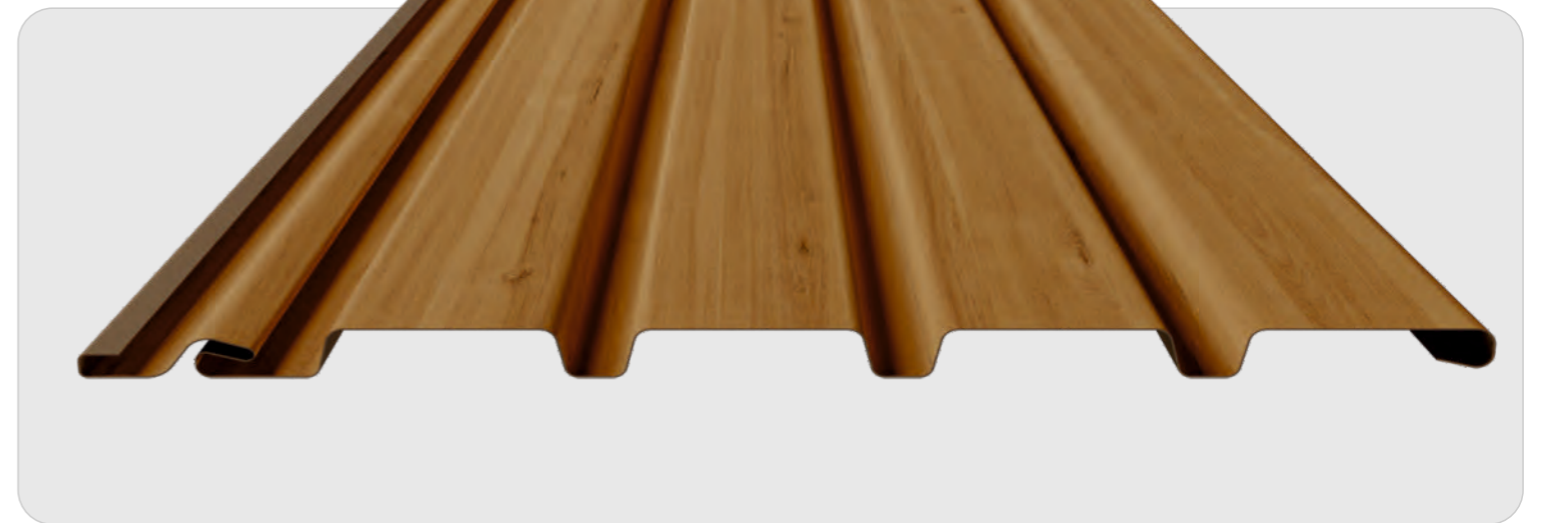

Visible Length :
250mm

PRODUCT NAME: **EXPRESSO WOOD**

[Back To Index >>](#)

Length x Height :
3050 x 287mm

Visible Length :
250mm

SAGA[®]
I N N O V A T I O N

PRODUCT NAME: GOLDEN OAK

[Back To Index >>](#)

Length x Height :
3050 x 287mm

Visible Length :
250mm

PRODUCT NAME: IRIS WOOD

[Back To Index >>](#)

Length x Height :
3050 x 287mm

Visible Length :
250mm

SAGA[®]
I N N O V A T I O N

PRODUCT NAME: OAK WOOD OCRE