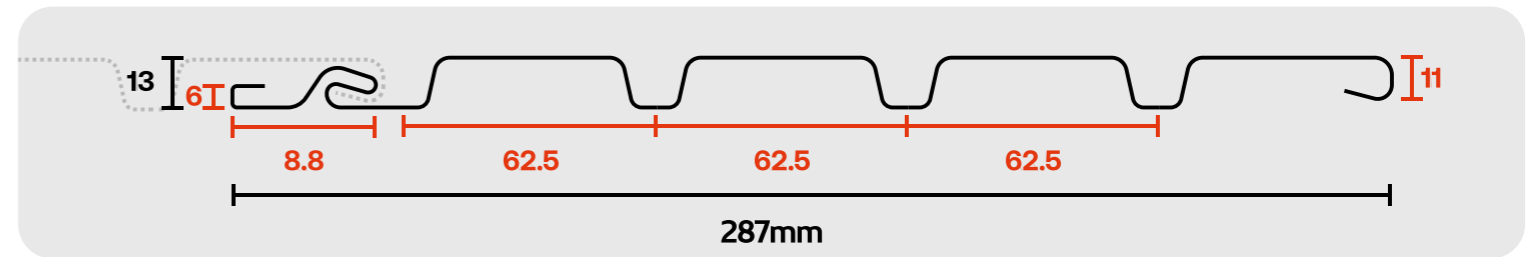

[Back To Index >>](#)

Length x Height :
3050 x 287mm

Visible Length :
250mm

PRODUCT NAME: PASTEL WHITE

[Back To Index >>](#)

Length x Height :
3050 x 287mm

Visible Length :
250mm

PRODUCT NAME: RETRO WALNUT

[Back To Index >>](#)

Length x Height :
3050 x 287mm

Visible Length :
250mm

SAGA[®]
I N N O V A T I O N

PRODCUCT NAME: SATIN MAPLE

[Back To Index >>](#)

Length x Height :
3050 x 287mm

Visible Length :
250mm