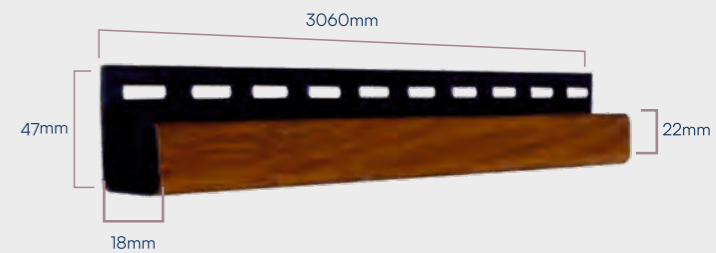

SPECIFICATIONS

Panel Design	Tre Linea Quattro Linea
Panel Surface	Tre Linea 3050 mm (L) X 345 mm (W) Visible Width : 300 mm Quattro Linea 3050 mm (L) X 287 mm (W) Visible Width : 250 mm
Material	PVC
Surface Finish	Embossed Wood Texture & Solid Finish
Application Area	Indoor False Ceilings, Home Interiors, Home Balconies, Shopping Malls, Cafés & Restaurants, Hospitals & Clinics, Interior & Semi-Exterior Ceilings
Installation Type	Dry-fit system (using trims)
Panel Length	10 ft (3050 mm)
Usage Note	Avoid direct exposure to sunlight
Advantage	Elegant finish with long-lasting performance

TECHNICAL DETAILS

T TRIM

J TRIM

TRE LINEA

Length X Width : 3050 X 345mm
Visible Width : 300mm

TRE LINEA AVAILABLE IN 3960 MM LENGTH AGAINST ORDER

QUATTRO LINEA

Length X Width : 3050 X 287mm
Visible Width : 250mm