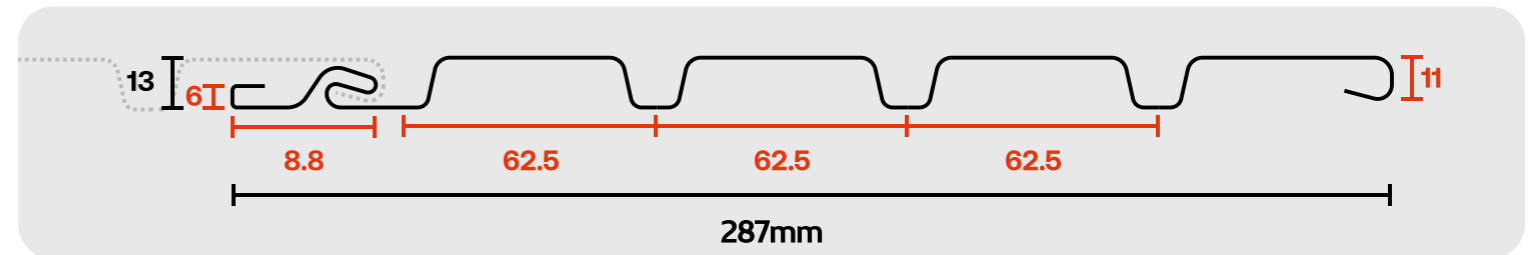

PRODUCT NAME: TEAK BROWN