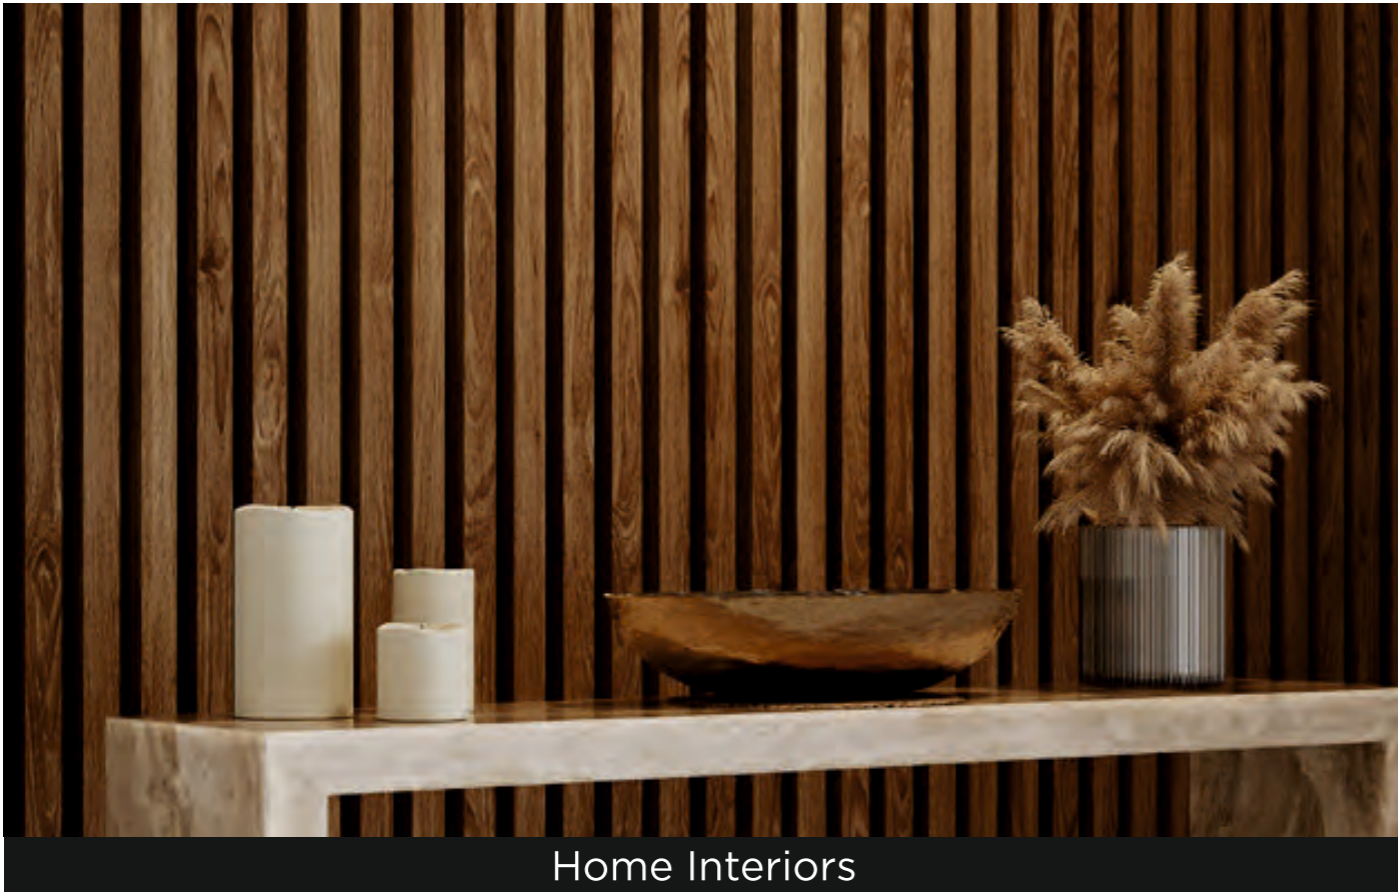

PRODUCT NAME: **WHITE OAK**

APPLICATIONS

Perfect for hotels, residential ceilings, balconies, hospitals, and clinics, delivering stylish finishes with long-lasting performance.

LET'S GET IN TOUCH

For any enquires, or just to say hello,
get in touch and contact us.