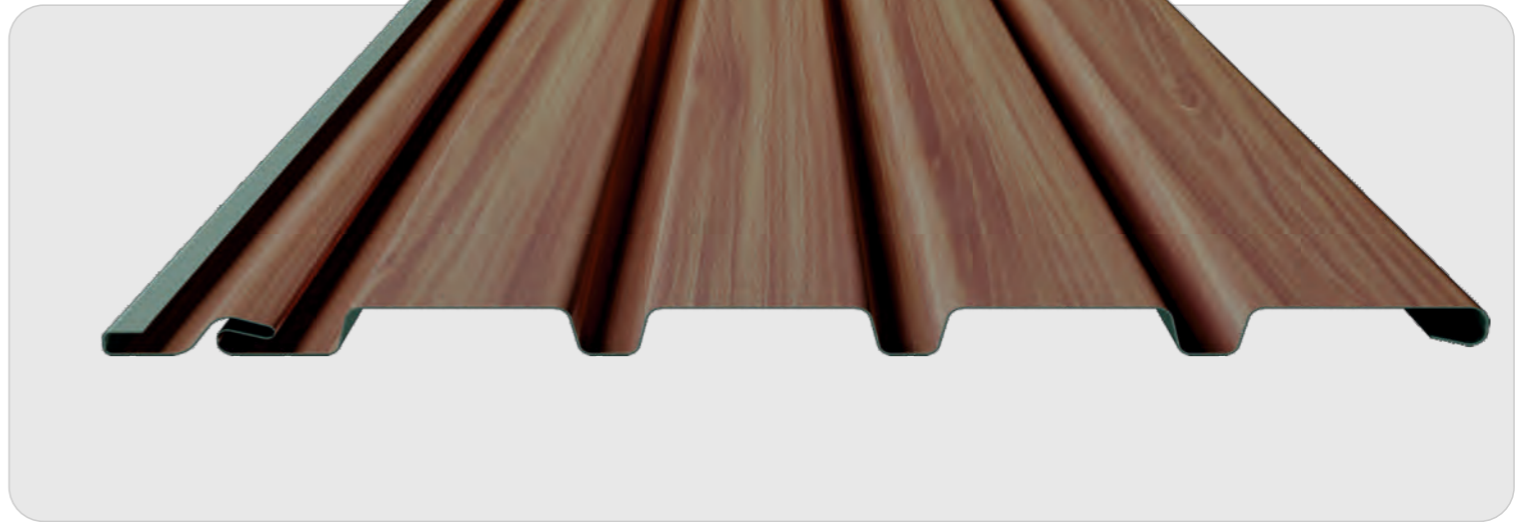

Length x Height :
3050 x 287mm

Visible Length :
250mm