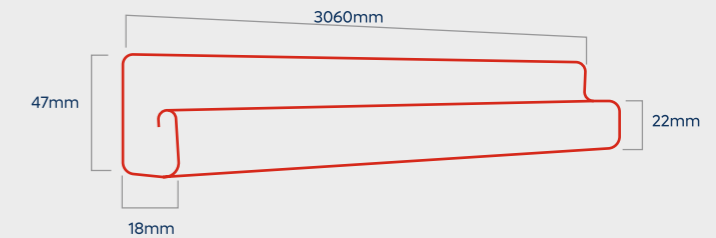

SPECIFICATIONS

Panel Design	Tre Linea Quattro Linea
Panel Surface	Tre Linea 3050 mm (L) X 345 mm (W) Visible Width : 300 mm Quattro Linea 3050 mm (L) X 287 mm (W) Visible Width : 250 mm
Material	PVC
Surface Finish	Embossed Wood Texture & Solid Finish
Application Area	Indoor False Ceilings, Home Interiors, Home Balconies, Shopping Malls, Cafés & Restaurants, Hospitals & Clinics, Interior & Semi-Exterior Ceilings
Installation Type	Dry-fit system (using trims)
Panel Length	10 ft (3050 mm)
Usage Note	Avoid direct exposure to sunlight
Advantage	Elegant finish with long-lasting performance

TECHNICAL DETAILS

T TRIM

J TRIM

TRE LINEA

Length X Width : 3050 X 345mm
Visible Width : 300mm

TRE LINEA AVAILABLE IN 3960 MM LENGTH AGAINST ORDER

QUATTRO LINEA

Length X Width : 3050 X 287mm
Visible Width : 250mm