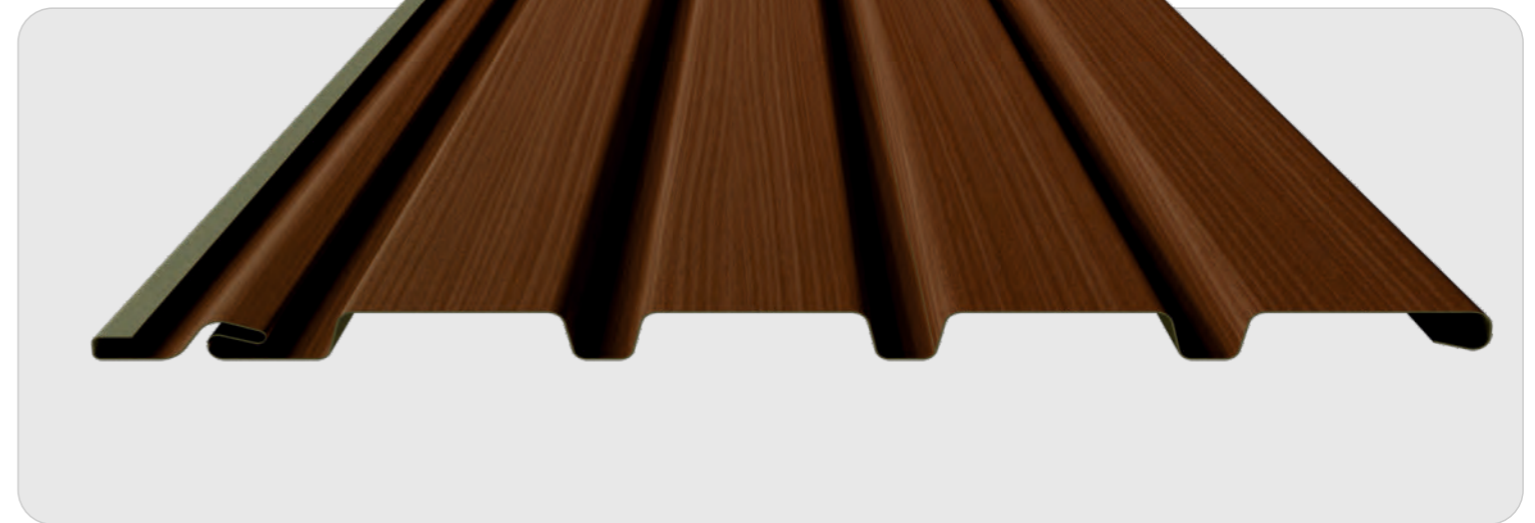

Visible Length :
250mm

PRODUCT NAME: DRIFT WOOD BEIGE

[Back To Index >>](#)

Length x Height :
3050 x 287mm

Visible Length :
250mm

PRODUCT NAME: DRIFT WOOD GREY

[Back To Index >>](#)

Length x Height :
3050 x 287mm

Visible Length :
250mm

PRODUCT NAME: **EXPRESSO WOOD**

[Back To Index >>](#)

Length x Height :
3050 x 287mm

Visible Length :
250mm

SAGA[®]
I N N O V A T I O N

PRODUCT NAME: GOLDEN OAK

[Back To Index >>](#)