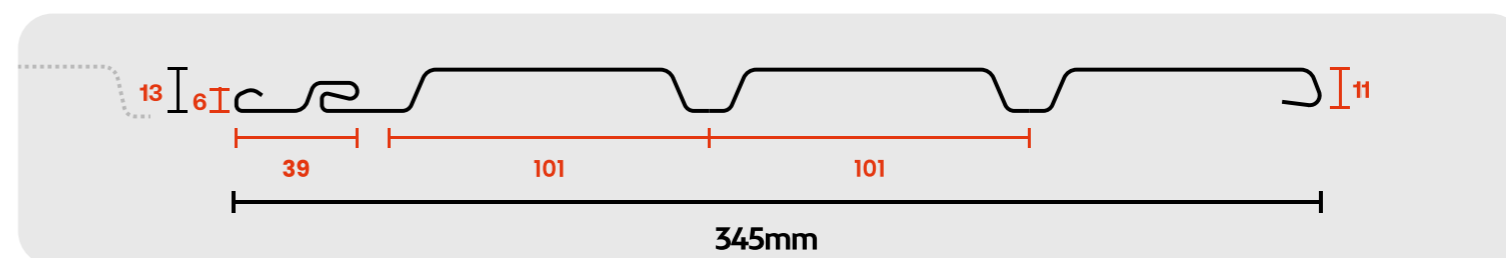

Visible Length :
300mm

SAGA[®]
I N N O V A T I O N

PRODCUCT NAME: DRIFT WOOD GREY

[Back To Index >>](#)

Length x Height :
3050/3960 x 345mm

Visible Length :
300mm

SAGA[®]
I N N O V A T I O N

PRODUCT NAME: EXPRESSO WOOD