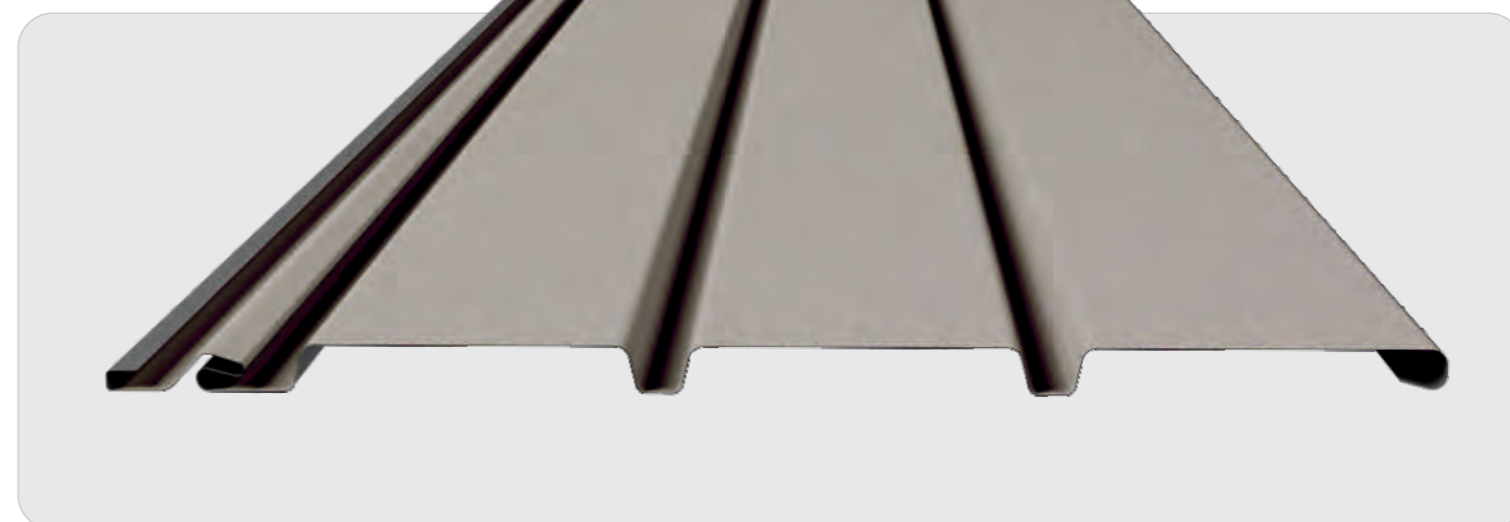

[Back To Index >>](#)

Length x Height :
3050/3960 x 345mm

Visible Length :
300mm

SAGA®
I N N O V A T I O N

PRODUCT NAME: PASTEL GREY