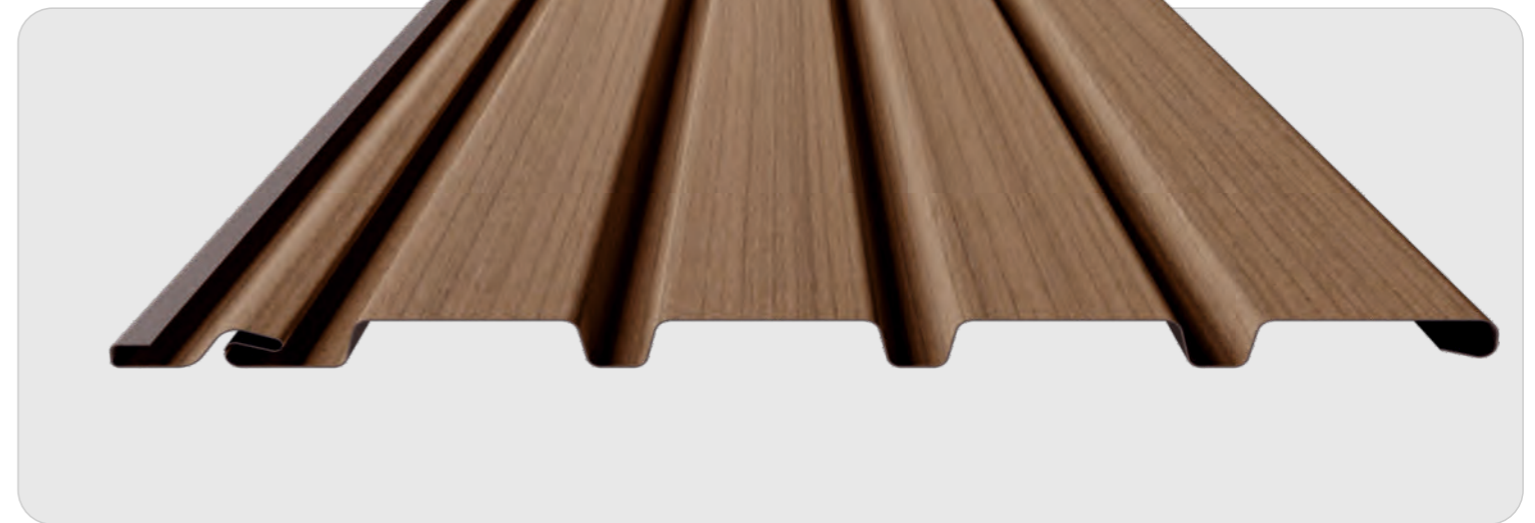

Length x Height :
3050 x 287mm

Visible Length :
250mm

SAGA®
I N N O V A T I O N