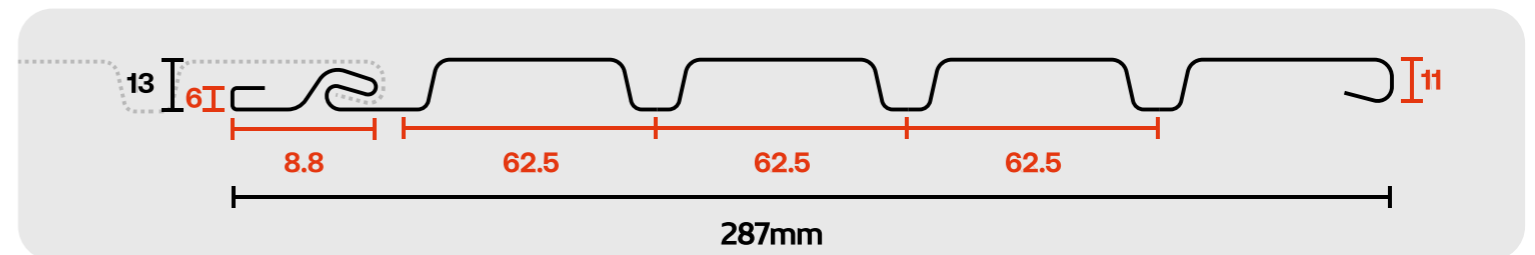

PRODUCT NAME: **CHERRY WOOD**

[Back To Index >>](#)

Length x Height :
3050 x 287mm

Visible Length :
250mm

SAGA[®]
I N N O V A T I O N

PRODCUCT NAME: CHESNUT BROWN

[Back To Index >>](#)

Length x Height :
3050 x 287mm

Visible Length :
250mm

PRODUCT NAME: DRIFT WOOD BEIGE

[Back To Index >>](#)

Length x Height :
3050 x 287mm

Visible Length :
250mm

PRODUCT NAME: DRIFT WOOD GREY

[Back To Index >>](#)

Length x Height :
3050 x 287mm

Visible Length :
250mm

PRODUCT NAME: **EXPRESSO WOOD**

[Back To Index >>](#)

Length x Height :
3050 x 287mm

Visible Length :
250mm

SAGA[®]
I N N O V A T I O N

PRODUCT NAME: GOLDEN OAK

[Back To Index >>](#)