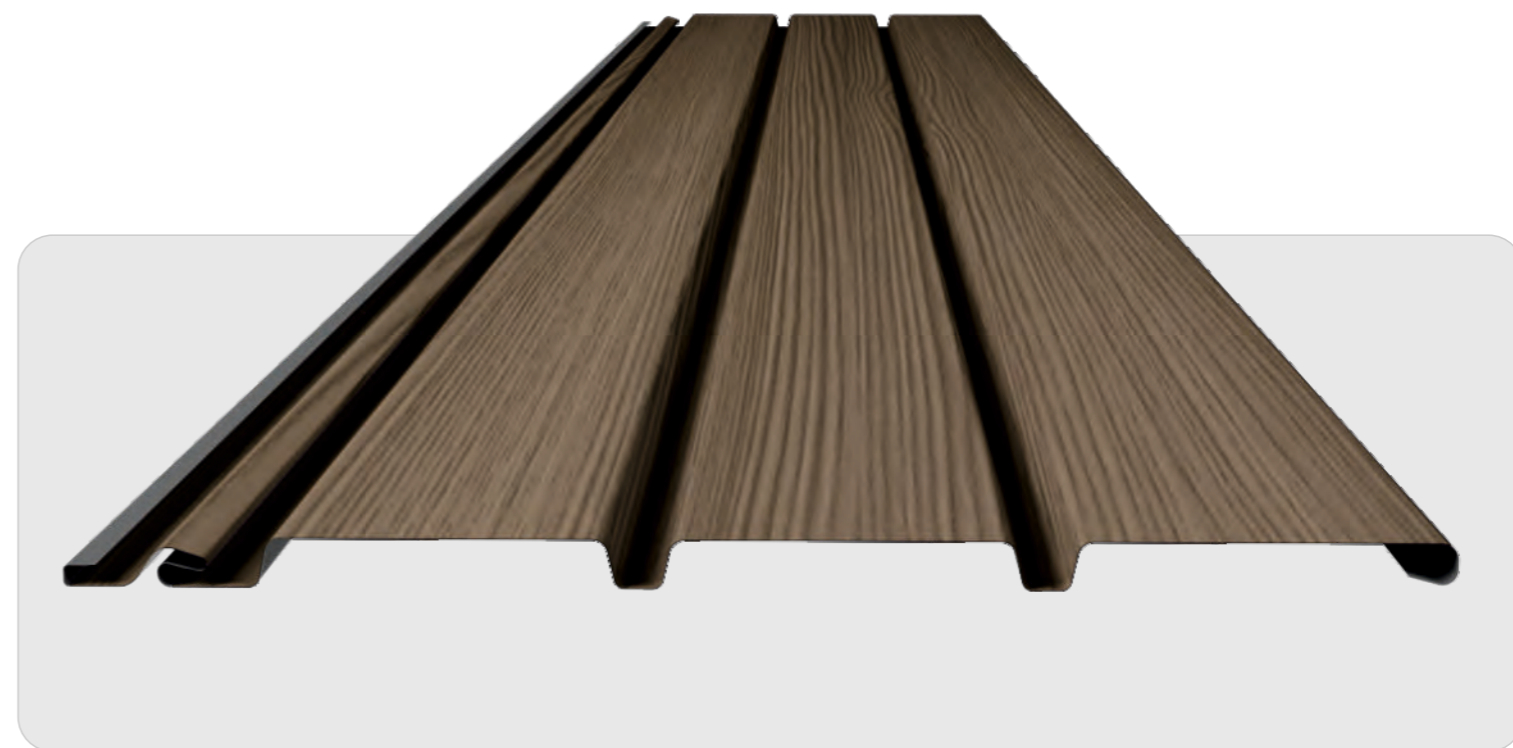

PRODUCT NAME: CHESNUT BROWN

[Back To Index >>](#)

Length x Height :
3050/3960 x 345mm

Visible Length :
300mm

SAGA[®]
I N N O V A T I O N

PRODUCT NAME: DRIFT WOOD BEIGE

[Back To Index >>](#)

Length x Height :
3050/3960 x 345mm