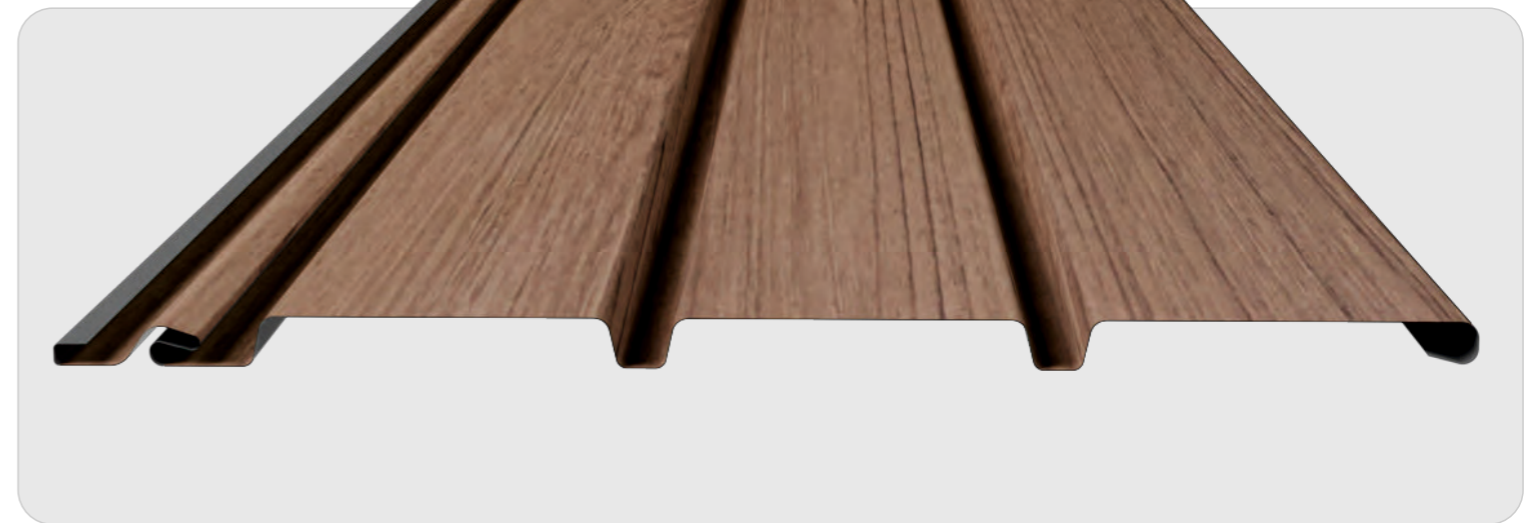

SAGA[®]
I N N O V A T I O N

PRODUCT NAME: **RETRO WALNUT**

[Back To Index >>](#)

Length x Height :
3050/3960 x 345mm

Visible Length :
300mm

SAGA[®]
I N N O V A T I O N

PRODCUCT NAME: SATIN MAPLE

[Back To Index >>](#)