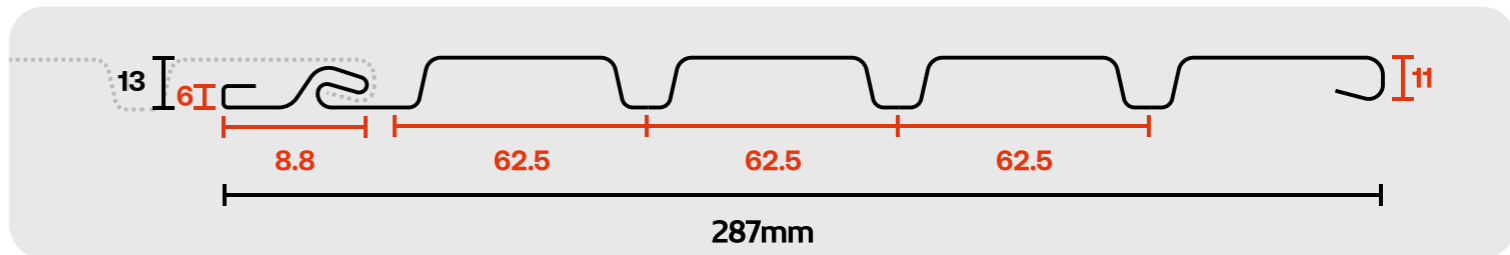

[Back To Index >>](#)

Length x Height :
3050 x 287mm

Visible Length :
250mm

SAGA[®]
I N N O V A T I O N

PRODUCT NAME: **BEIGE WOOD**

[Back To Index >>](#)

Length x Height :
3050 x 287mm

Visible Length :
250mm

PRODUCT NAME: **CHERRY WOOD**

[Back To Index >>](#)

Length x Height :
3050 x 287mm

Visible Length :
250mm

SAGA[®]
I N N O V A T I O N

PRODCUCT NAME: CHESNUT BROWN

[Back To Index >>](#)

Length x Height :
3050 x 287mm