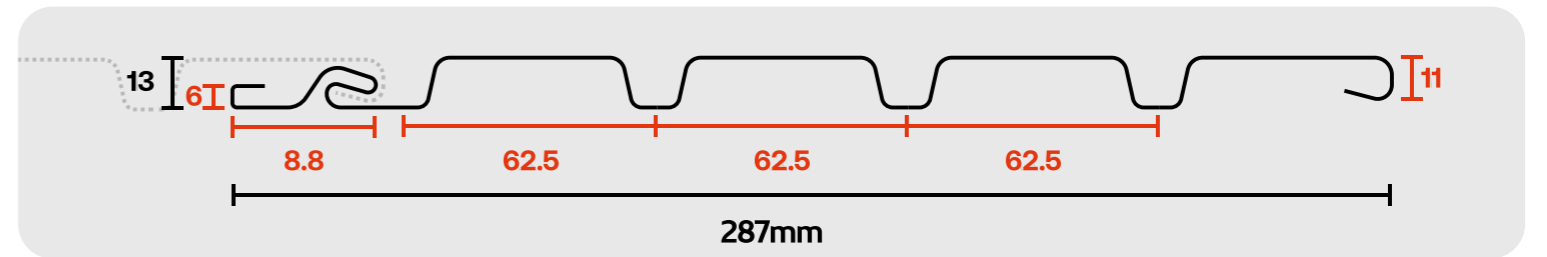

Length x Height :
3050 x 287mm

Visible Length :
250mm

PRODUCT NAME: IRIS WOOD

[Back To Index >>](#)

Length x Height :
3050 x 287mm

Visible Length :
250mm

SAGA[®]
I N N O V A T I O N

PRODUCT NAME: OAK WOOD OCRE