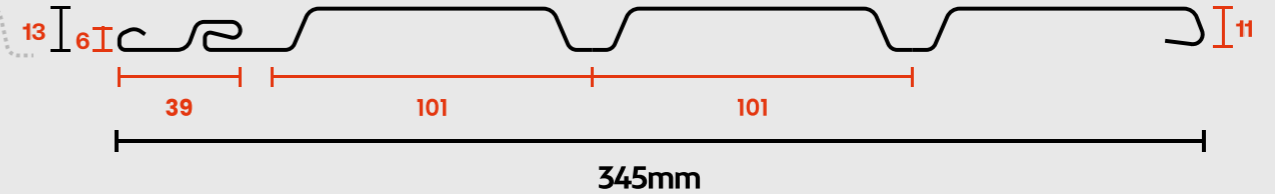

PRODUCT NAME: **BEIGE WOOD**

[Back To Index >>](#)

Length x Height :
3050/3960 x 345mm

Visible Length :
300mm

PRODUCT NAME: **CHERRY WOOD**

[Back To Index >>](#)

Length x Height :
3050/3960 x 345mm

Visible Length :
300mm

PRODUCT NAME: CHESNUT BROWN

[Back To Index >>](#)

Length x Height :
3050/3960 x 345mm

Visible Length :
300mm

SAGA[®]
I N N O V A T I O N

PRODUCT NAME: DRIFT WOOD BEIGE

[Back To Index >>](#)

Length x Height :
3050/3960 x 345mm

Visible Length :
300mm

SAGA[®]
I N N O V A T I O N

PRODCUCT NAME: DRIFT WOOD GREY

[Back To Index >>](#)

Length x Height :
3050/3960 x 345mm

Visible Length :
300mm

SAGA[®]
I N N O V A T I O N

PRODUCT NAME: EXPRESSO WOOD