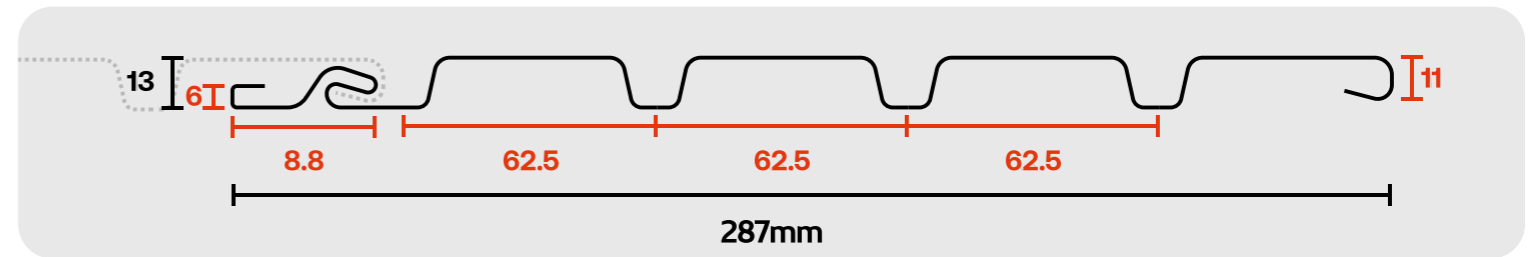

PRODUCT NAME: **CHERRY WOOD**

[Back To Index >>](#)

Length x Height :
3050 x 287mm

Visible Length :
250mm

SAGA[®]
I N N O V A T I O N

PRODCUCT NAME: CHESNUT BROWN

[Back To Index >>](#)

Length x Height :
3050 x 287mm

Visible Length :
250mm

PRODUCT NAME: DRIFT WOOD BEIGE

[Back To Index >>](#)

Length x Height :
3050 x 287mm

Visible Length :
250mm

PRODUCT NAME: DRIFT WOOD GREY

[Back To Index >>](#)

Length x Height :
3050 x 287mm

Visible Length :
250mm

PRODUCT NAME: **EXPRESSO WOOD**

[Back To Index >>](#)

Length x Height :
3050 x 287mm

Visible Length :
250mm

SAGA[®]
I N N O V A T I O N

PRODUCT NAME: GOLDEN OAK

[Back To Index >>](#)