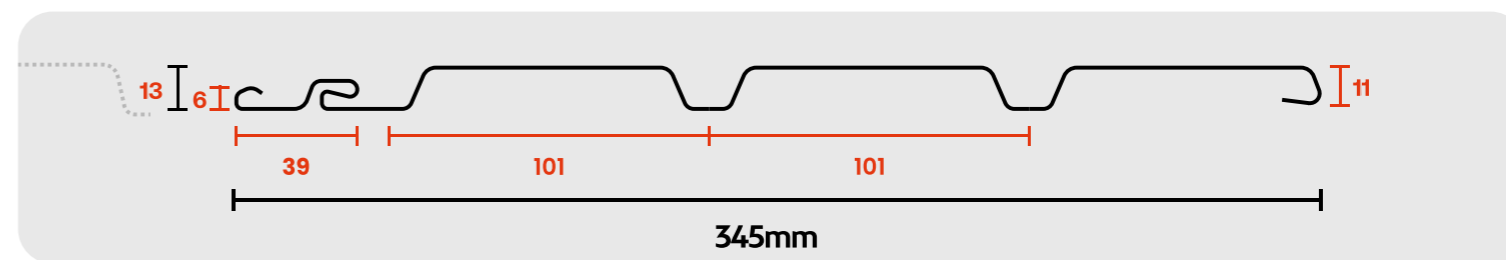

Length x Height :
3050/3960 x 345mm

Visible Length :
300mm

PRODUCT NAME: **SUPER WHITE**

[Back To Index >>](#)

Length x Height :
3050/3960 x 345mm

Visible Length :
300mm

SAGA[®]
I N N O V A T I O N

PRODUCT NAME: TEAK BROWN