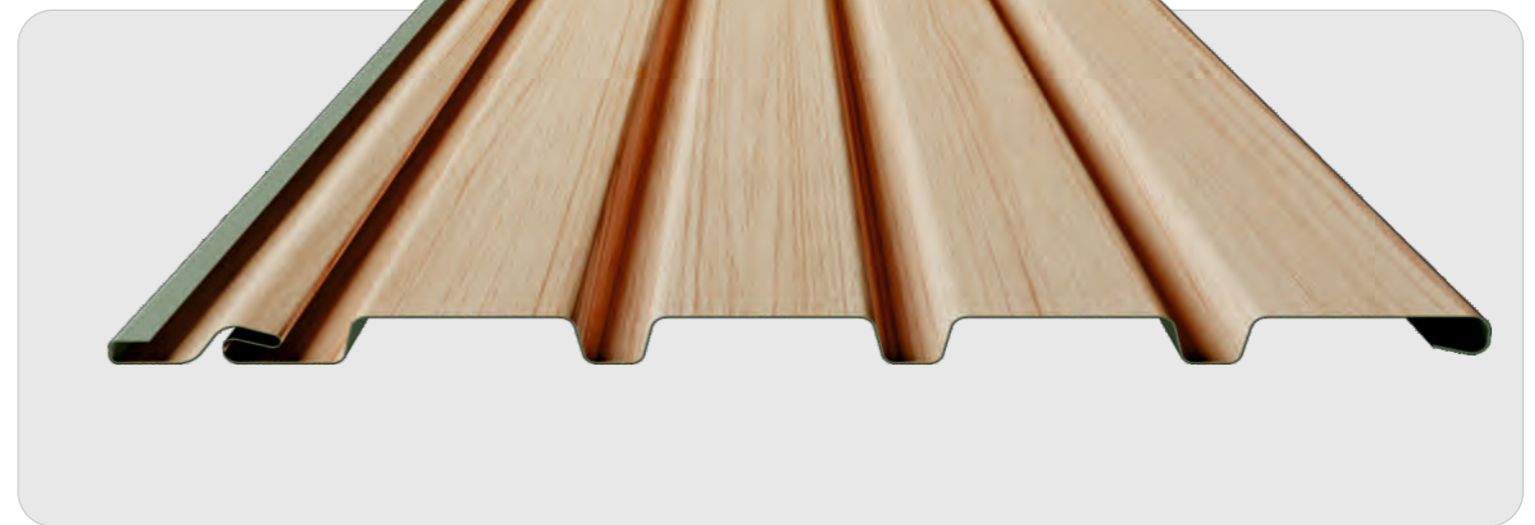

[Back To Index >>](#)

Length x Height :
3050 x 287mm

Visible Length :
250mm

SAGA[®]
I N N O V A T I O N

PRODCUCT NAME: URBAN CONCRETE

[Back To Index >>](#)

Length x Height :
3050 x 287mm

Visible Length :
250mm