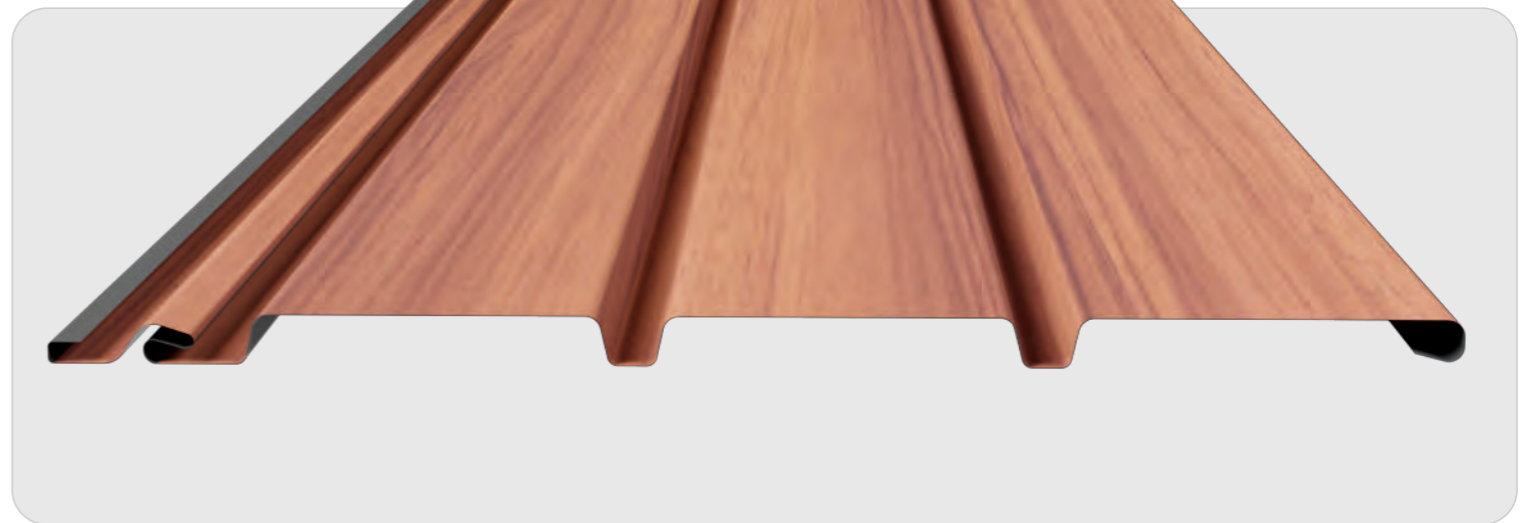

PRODUCT NAME: GOLDEN OAK