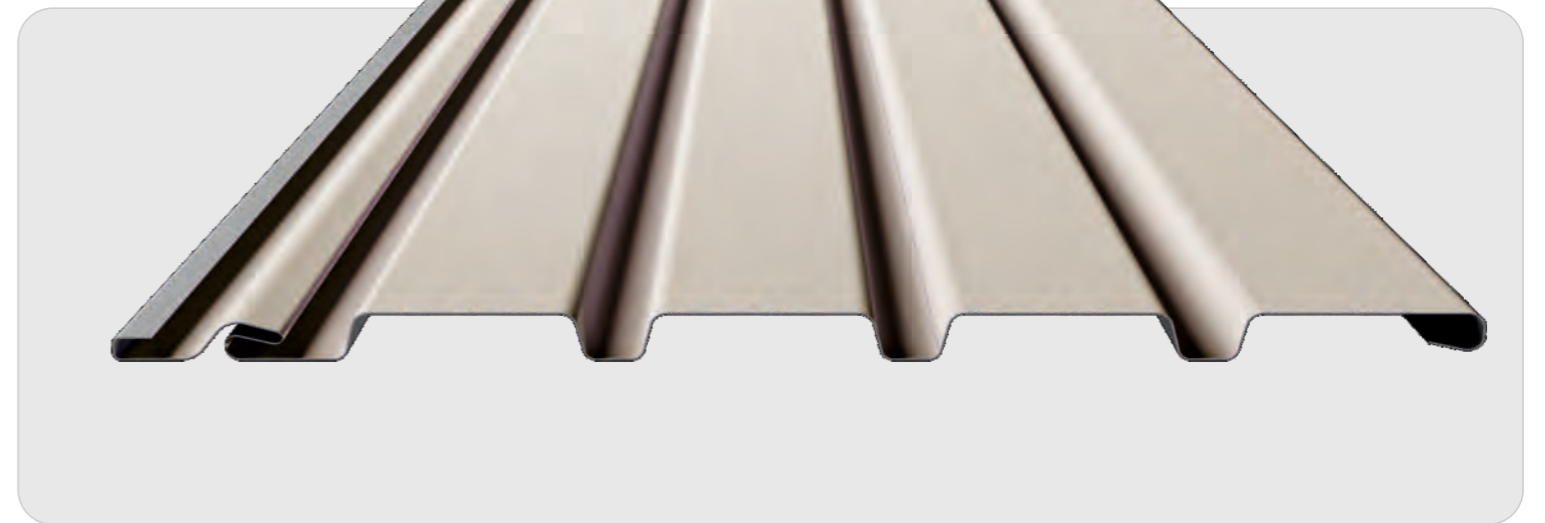

[Back To Index >>](#)

Length x Height :
3050 x 287mm

Visible Length :
250mm

SAGA[®]
I N N O V A T I O N

PRODCUCT NAME: SATIN MAPLE

[Back To Index >>](#)

Length x Height :
3050 x 287mm

Visible Length :
250mm