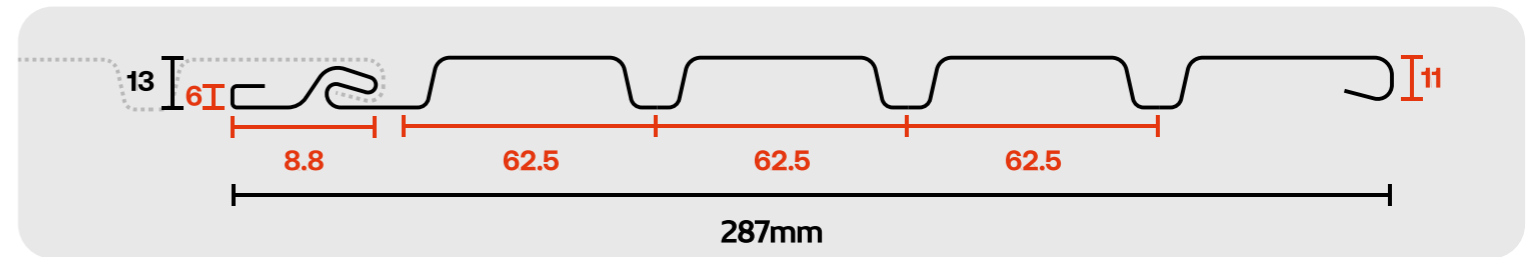

[Back To Index >>](#)

Length x Height :
3050 x 287mm

Visible Length :
250mm

SAGA[®]
I N N O V A T I O N

PRODCUCT NAME: SATIN MAPLE

[Back To Index >>](#)

Length x Height :
3050 x 287mm

Visible Length :
250mm