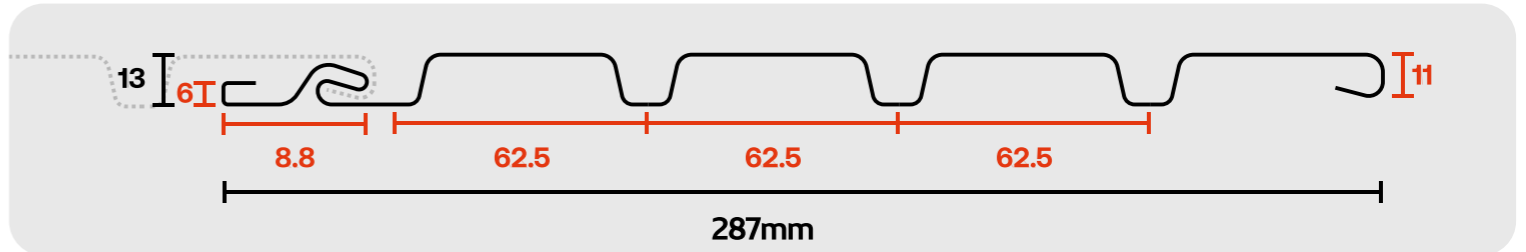

Visible Length :
250mm

PRODUCT NAME: DRIFT WOOD BEIGE

[Back To Index >>](#)

Length x Height :
3050 x 287mm

Visible Length :
250mm

PRODUCT NAME: DRIFT WOOD GREY

[Back To Index >>](#)

Length x Height :
3050 x 287mm

Visible Length :
250mm

PRODUCT NAME: **EXPRESSO WOOD**

[Back To Index >>](#)

Length x Height :
3050 x 287mm

Visible Length :
250mm

SAGA[®]
I N N O V A T I O N

PRODUCT NAME: GOLDEN OAK

[Back To Index >>](#)

Length x Height :
3050 x 287mm

Visible Length :
250mm

PRODUCT NAME: IRIS WOOD

[Back To Index >>](#)

Length x Height :
3050 x 287mm

Visible Length :
250mm

SAGA[®]
I N N O V A T I O N

PRODUCT NAME: OAK WOOD OCRE