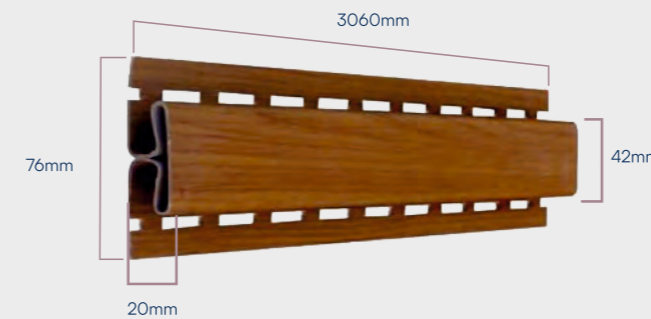

SPECIFICATIONS

Panel Design	Tre Linea Quattro Linea
Panel Surface	Tre Linea 3050 mm (L) X 345 mm (W) Visible Width : 300 mm Quattro Linea 3050 mm (L) X 287 mm (W) Visible Width : 250 mm
Material	PVC
Surface Finish	Embossed Wood Texture & Solid Finish
Application Area	Indoor False Ceilings, Home Interiors, Home Balconies, Shopping Malls, Cafés & Restaurants, Hospitals & Clinics, Interior & Semi-Exterior Ceilings
Installation Type	Dry-fit system (using trims)
Panel Length	10 ft (3050 mm)
Usage Note	Avoid direct exposure to sunlight
Advantage	Elegant finish with long-lasting performance

TECHNICAL DETAILS

T TRIM