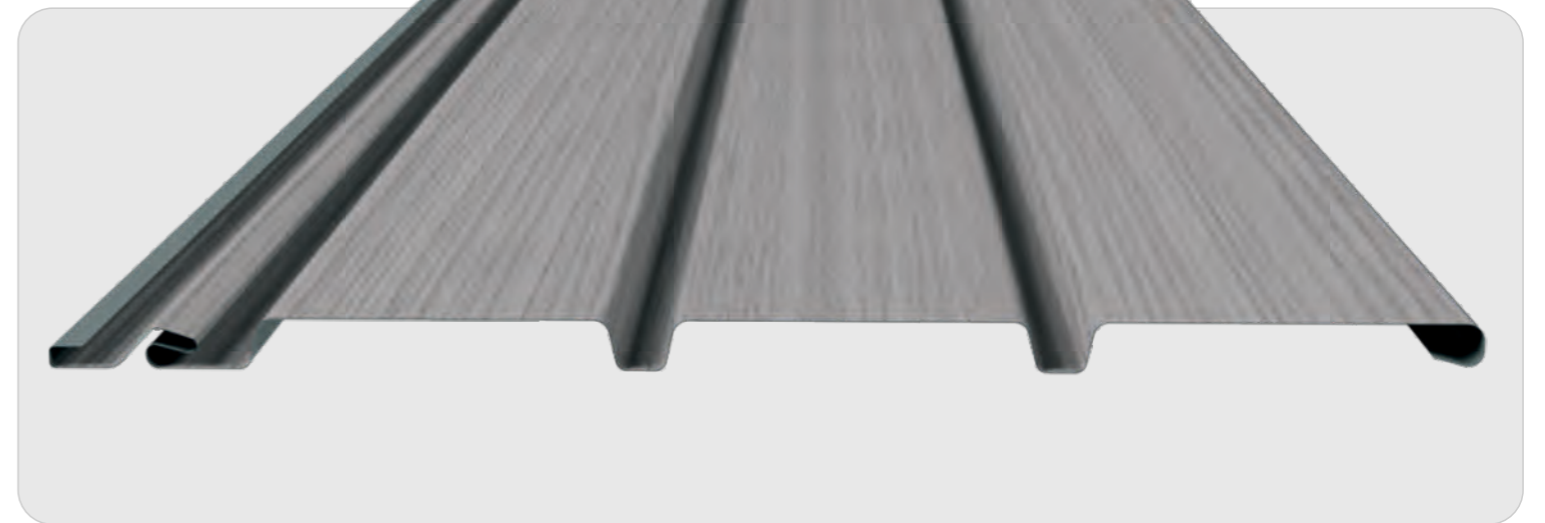

Length x Height :
3050/3960 x 345mm

Visible Length :
300mm

SAGA®
I N N O V A T I O N