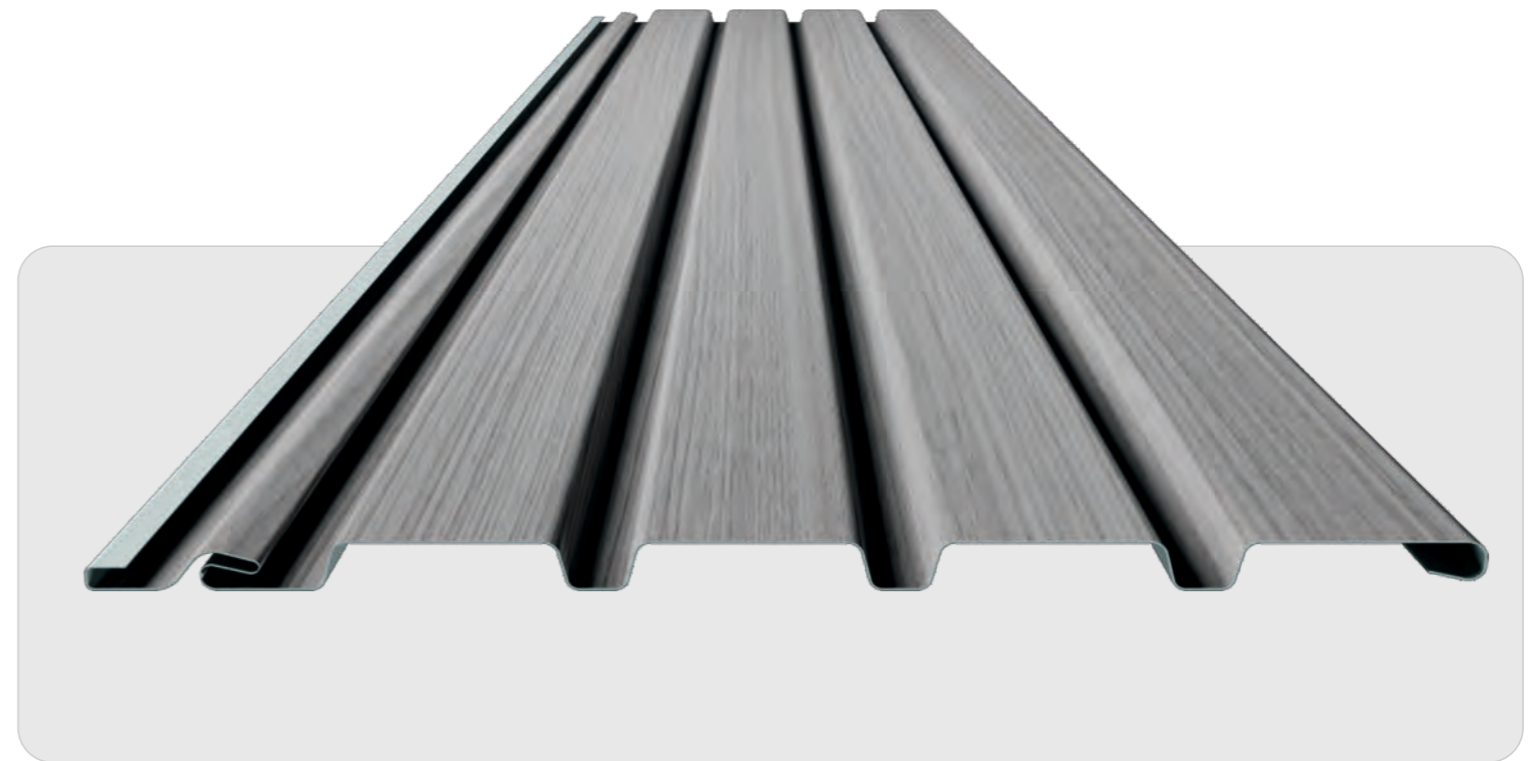

Visible Length :
250mm

PRODUCT NAME: DRIFT WOOD BEIGE

[Back To Index >>](#)

Length x Height :
3050 x 287mm

Visible Length :
250mm

PRODUCT NAME: DRIFT WOOD GREY

[Back To Index >>](#)

Length x Height :
3050 x 287mm

Visible Length :
250mm

PRODUCT NAME: **EXPRESSO WOOD**

[Back To Index >>](#)

Length x Height :
3050 x 287mm

Visible Length :
250mm

SAGA[®]
I N N O V A T I O N

PRODUCT NAME: GOLDEN OAK

[Back To Index >>](#)