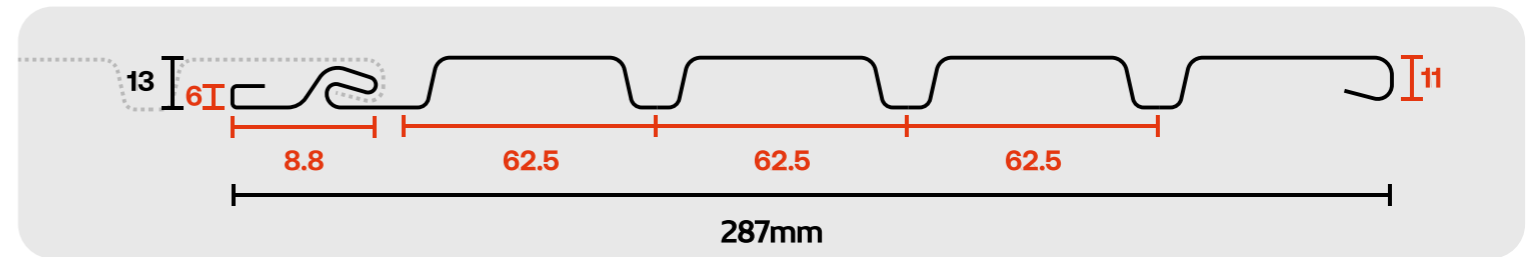

[Back To Index >>](#)

Length x Height :
3050 x 287mm

Visible Length :
250mm

SAGA[®]
I N N O V A T I O N

PRODCUCT NAME: URBAN CONCRETE

[Back To Index >>](#)

Length x Height :
3050 x 287mm

Visible Length :
250mm